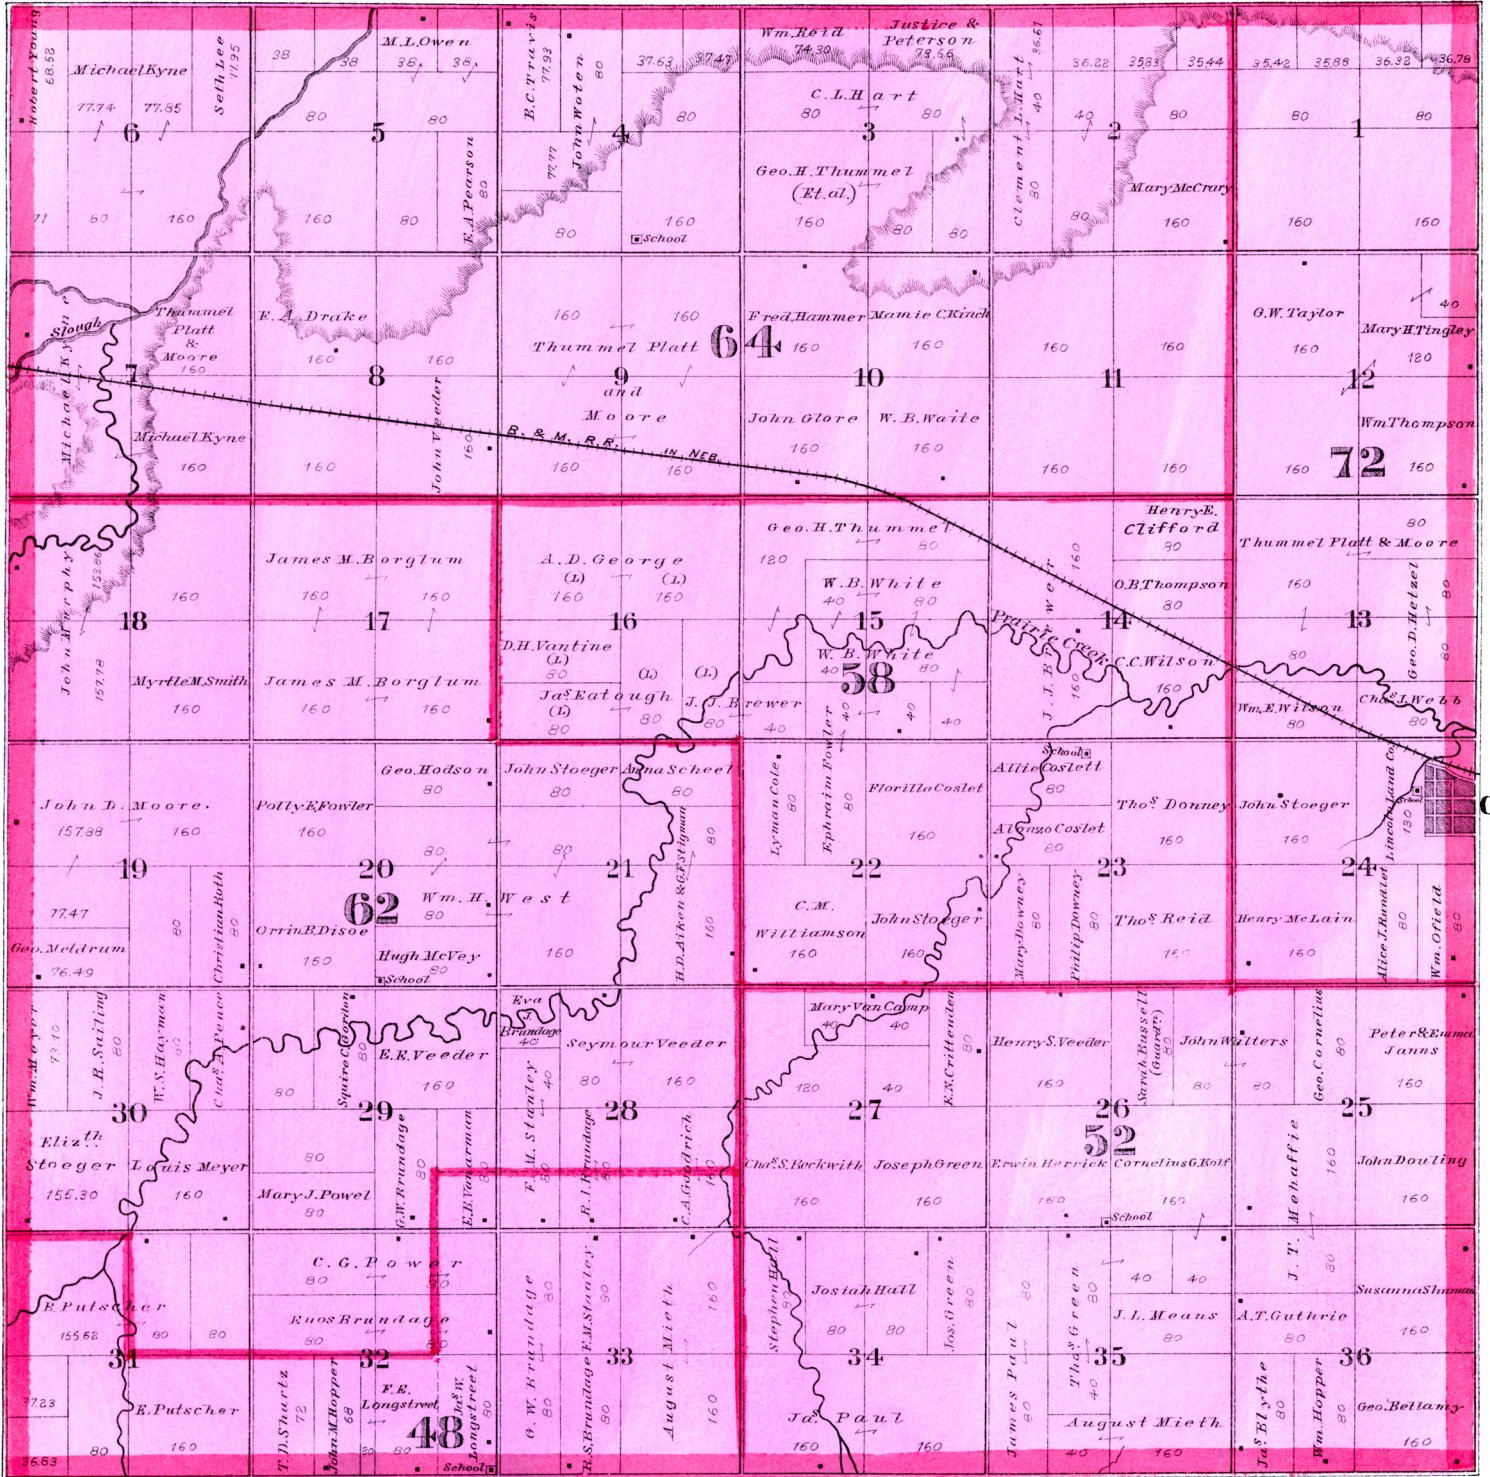

MAP OF SOUTH LOUP PRECINCT

TOWNSHIP 12 NORTH RANGE 12 WEST OF THE 6TH PRINCIPAL MERIDIAN

Scale 2 Inches to a Mile.

CAIRO

REFERENCES.

- Schools & Churches
- Highways
- Rail Roads
- School Districts
- Cemeteries