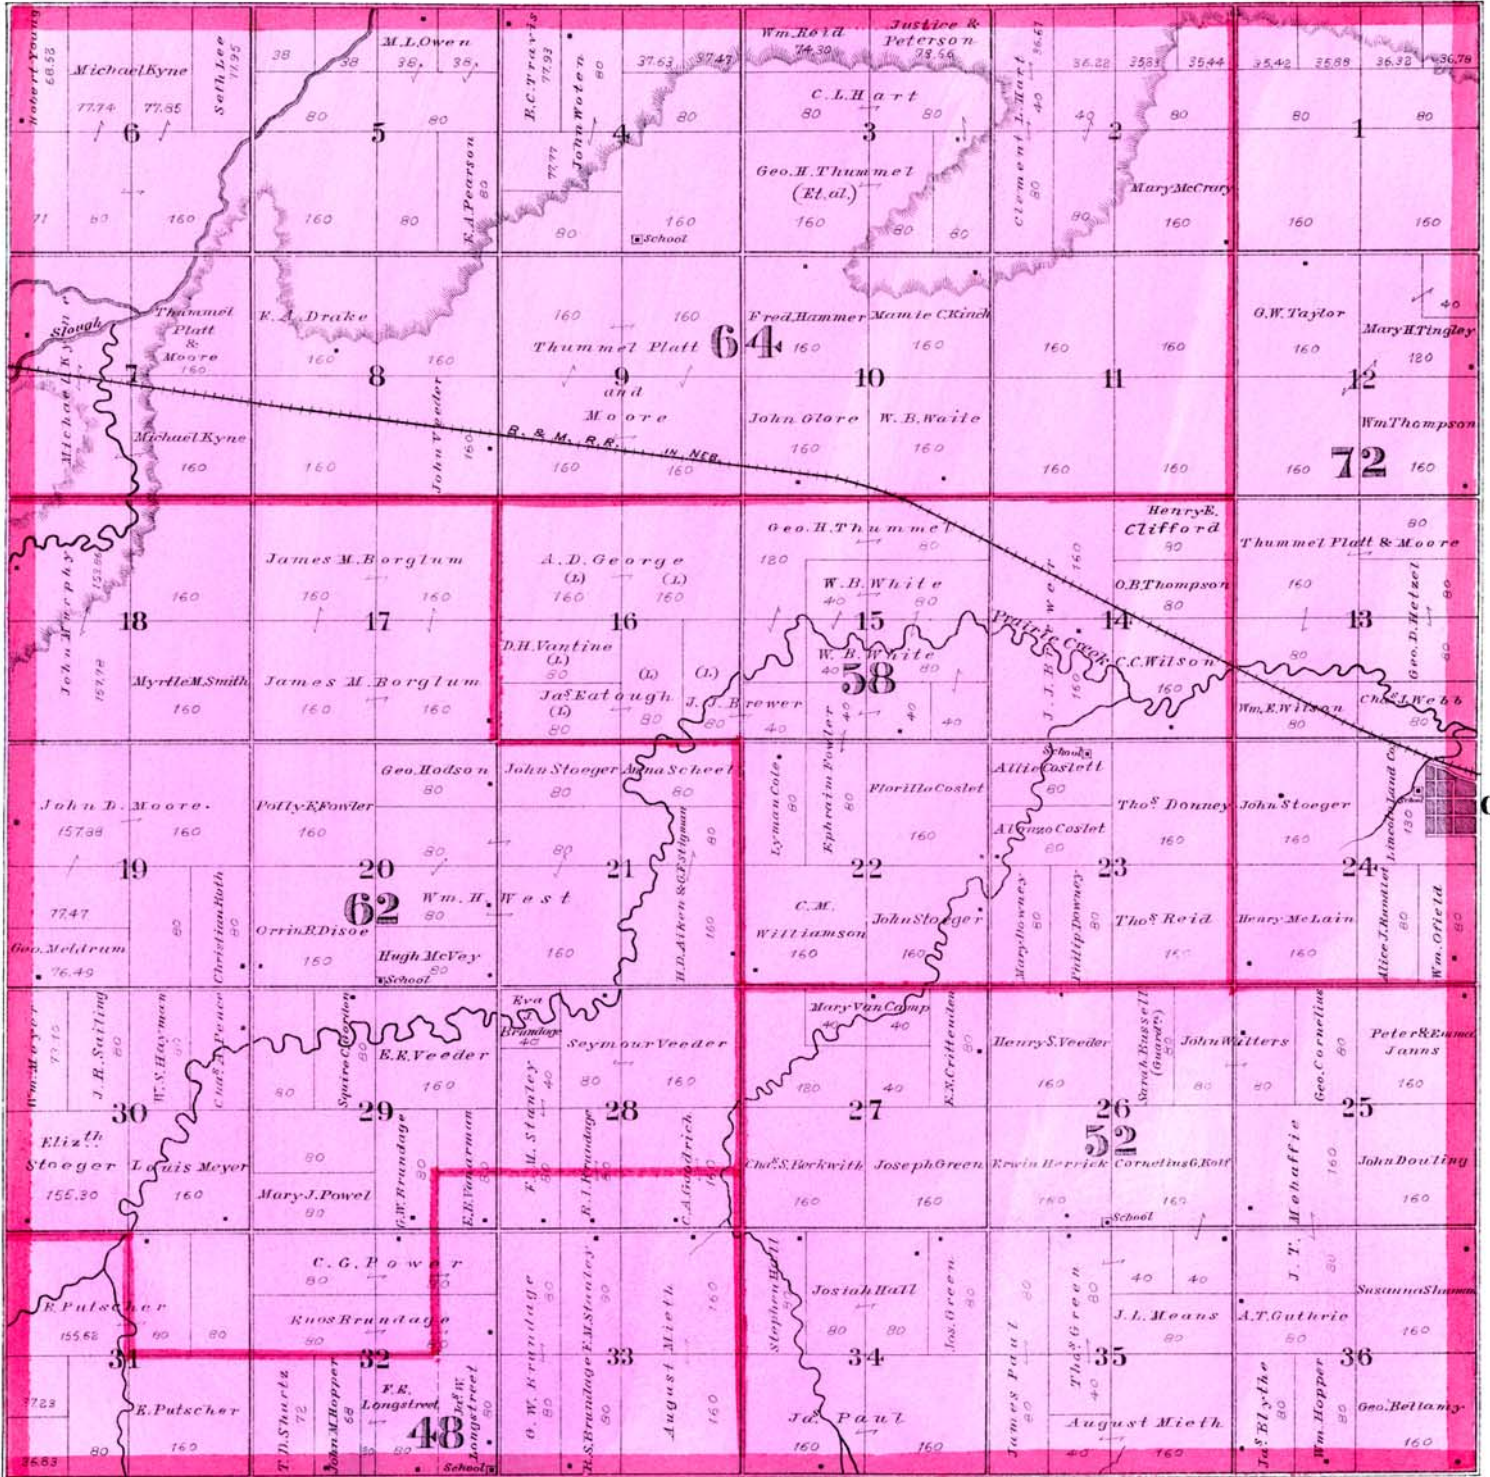

MAP OF SOUTH LOUP PRECINCT

TOWNSHIP 12 NORTH RANGE 12 WEST OF THE 6TH PRINCIPAL MERIDIAN

Scale 2 Inches to a Mile.

REFERENCES.

- Schools & Churches
- Highways
- Rail Roads
- School Districts
- Centuries