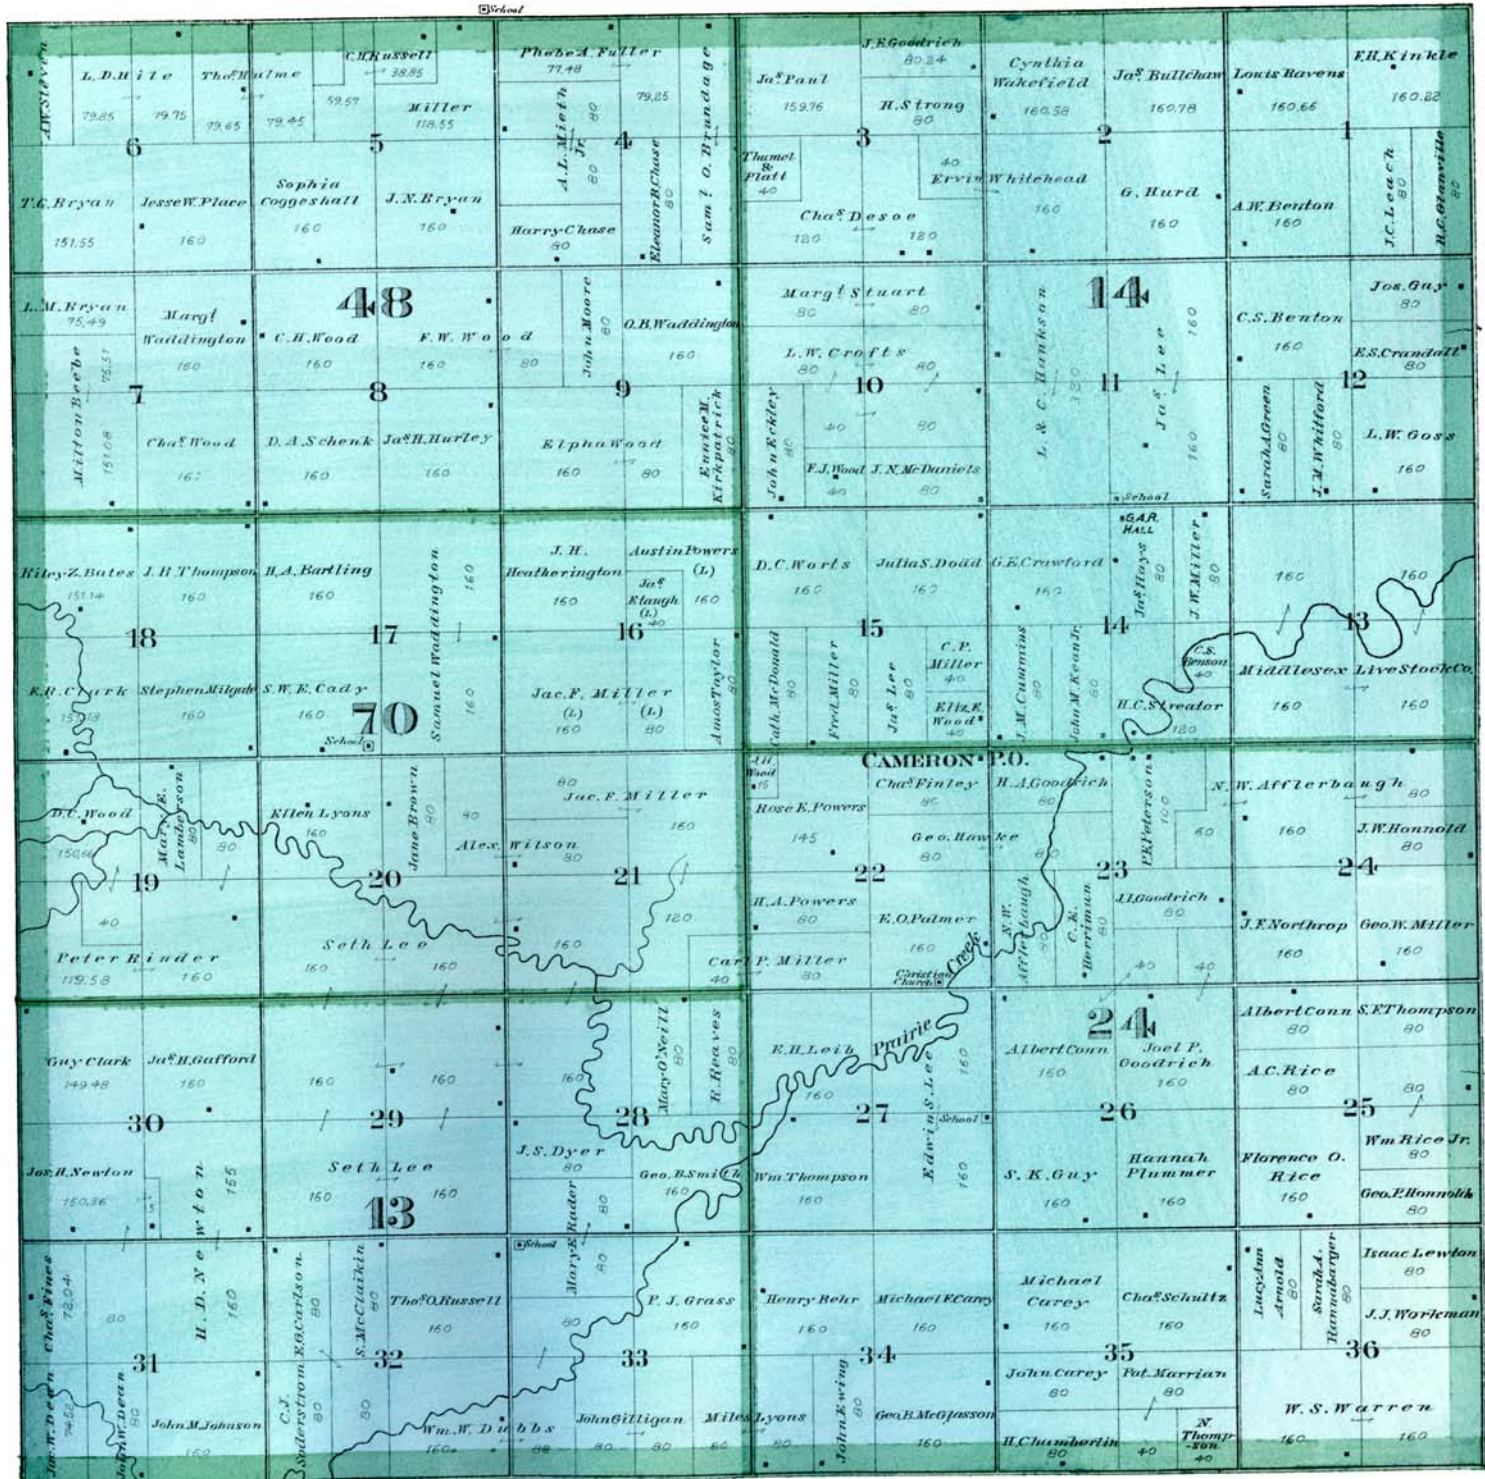

MAP OF CAMERON PRECINCT

TOWNSHIP II NORTH RANGE 12 WEST OF THE 6TH PRINCIPAL MERIDIAN

Scale 2 Inches to a Mile

REFERENCES. Schools & Churches
 Highways
 Rail Roads
 School Districts 20
 Cemeteries