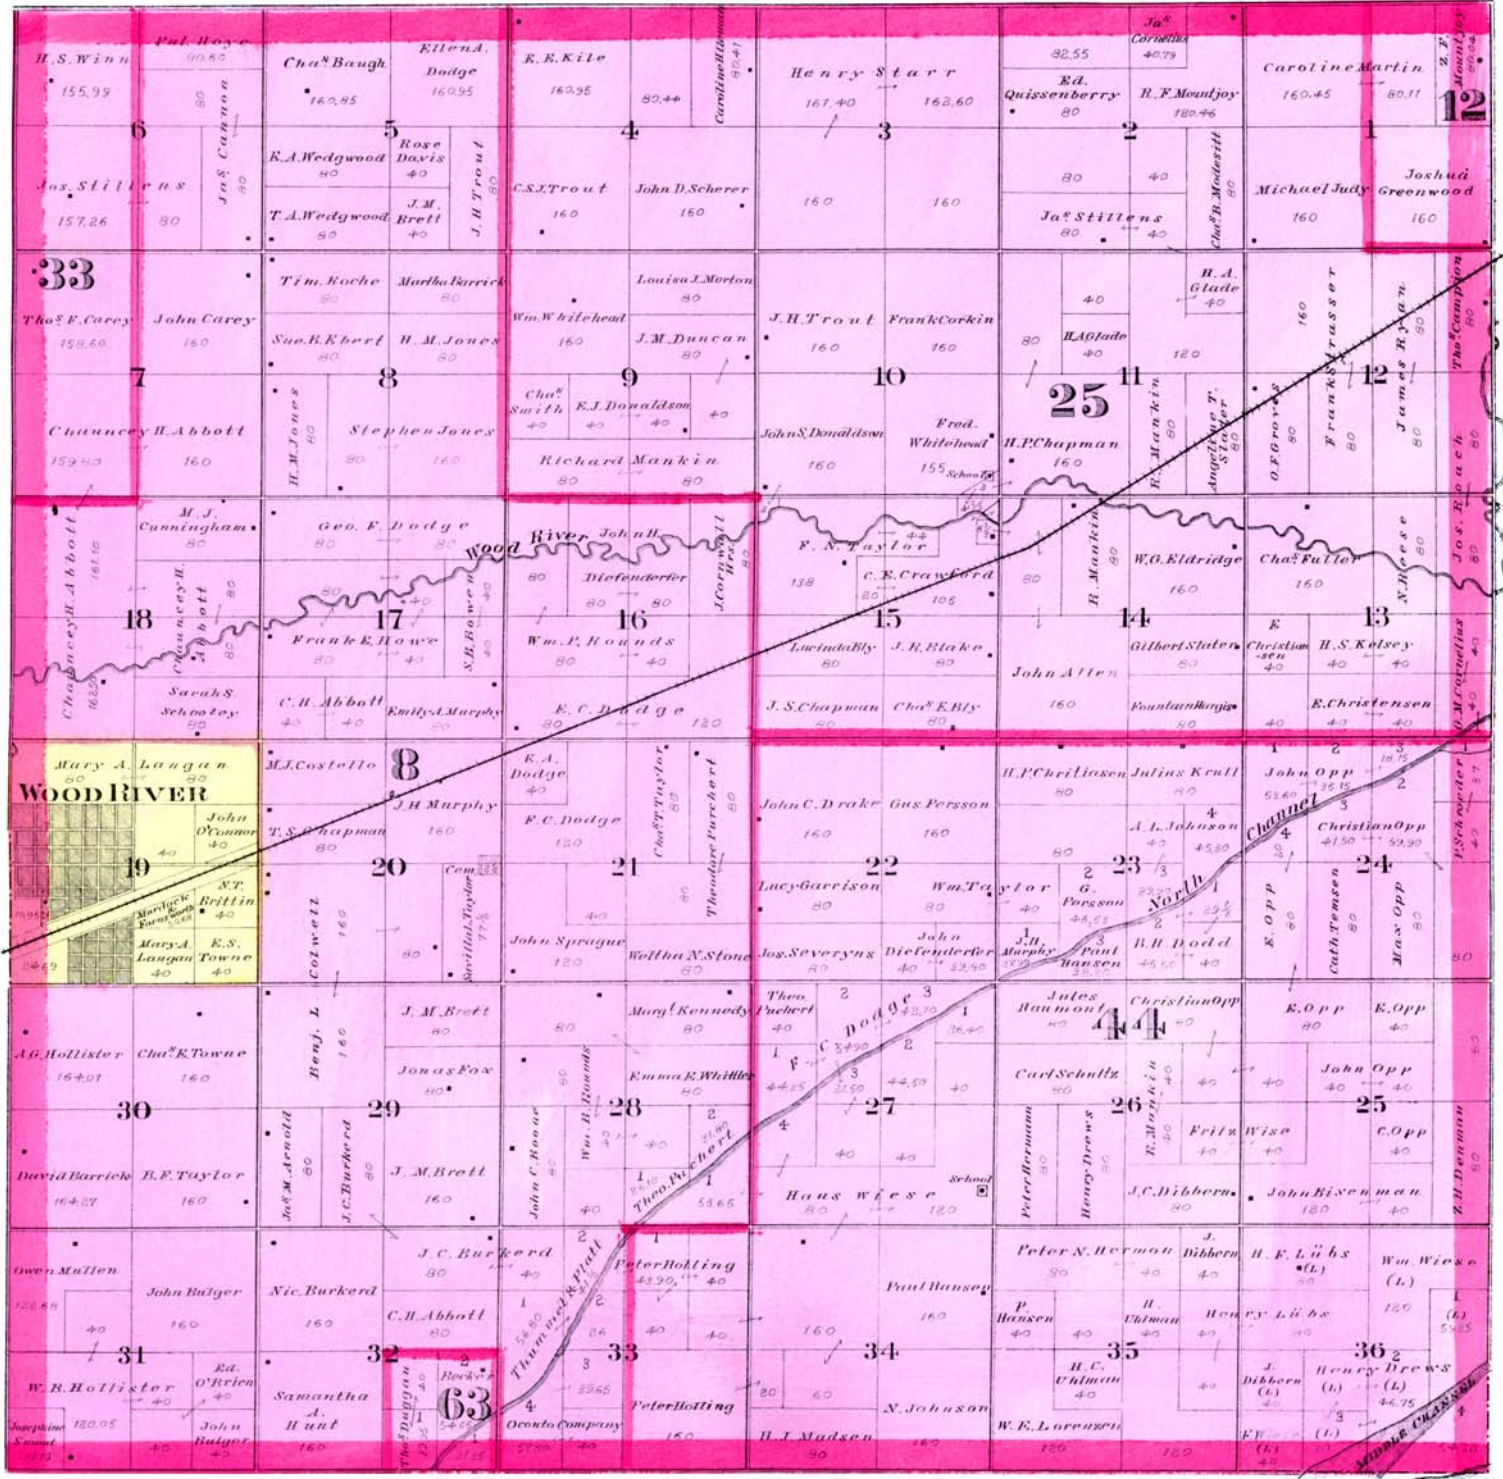

MAP OF WOOD RIVER PRECINCT

TOWNSHIP 10 NORTH RANGE II. WEST OF THE 6TH PRINCIPAL MERIDIAN

Scale 2 Inches to a Mile.

REFERENCES.

Highways	Schools & Churches	
Rail Roads	School Districts	20
	Cemeteries	☐