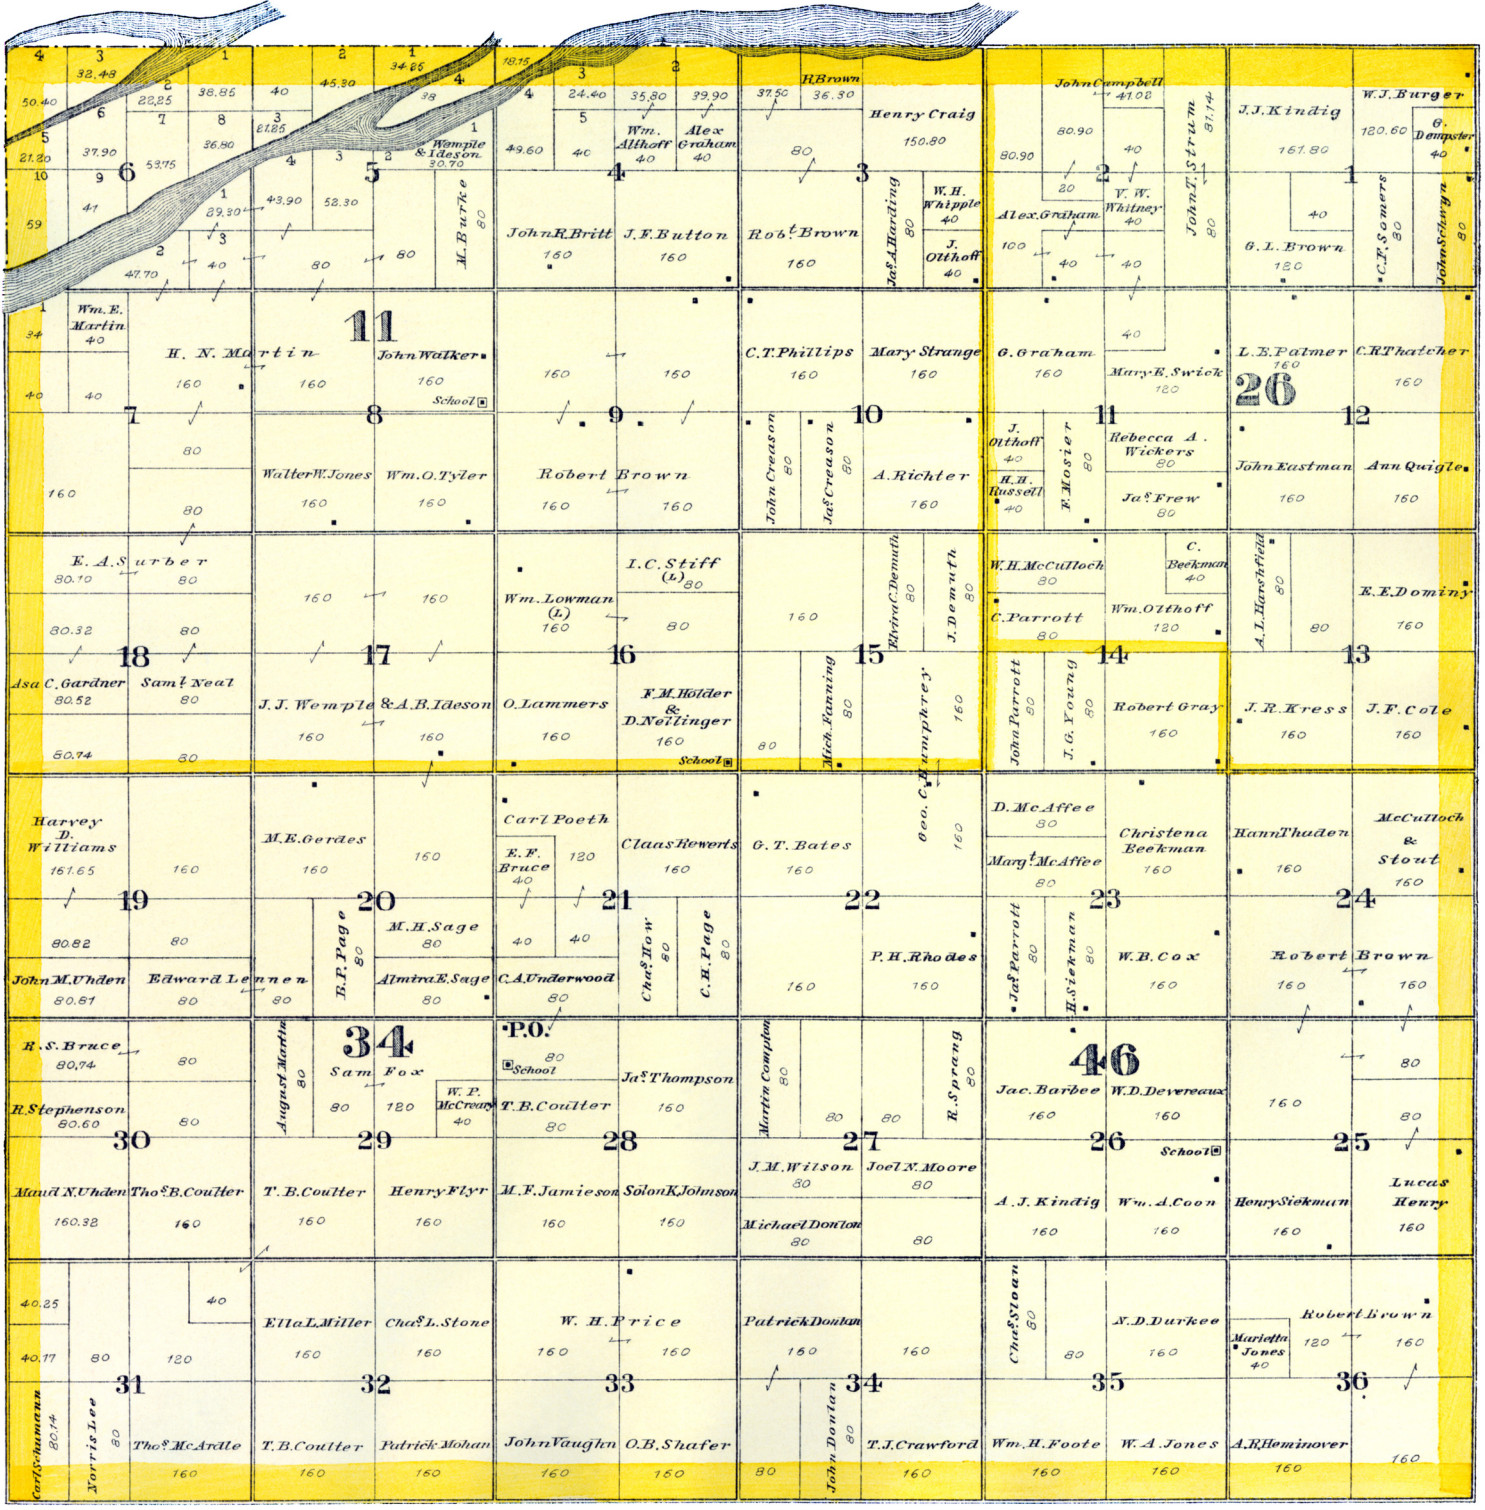

MAP OF SOUTH PLATTE PRECINCT

TOWNSHIP 9 NORTH RANGE 10 WEST OF THE 6TH PRINCIPAL MERIDIAN

Scale 2 Inches to a Mile.

REFERENCES.

Schools & Churches ■

Highways ————

Rail Roads ————

School Districts 20

Cemeteries ■