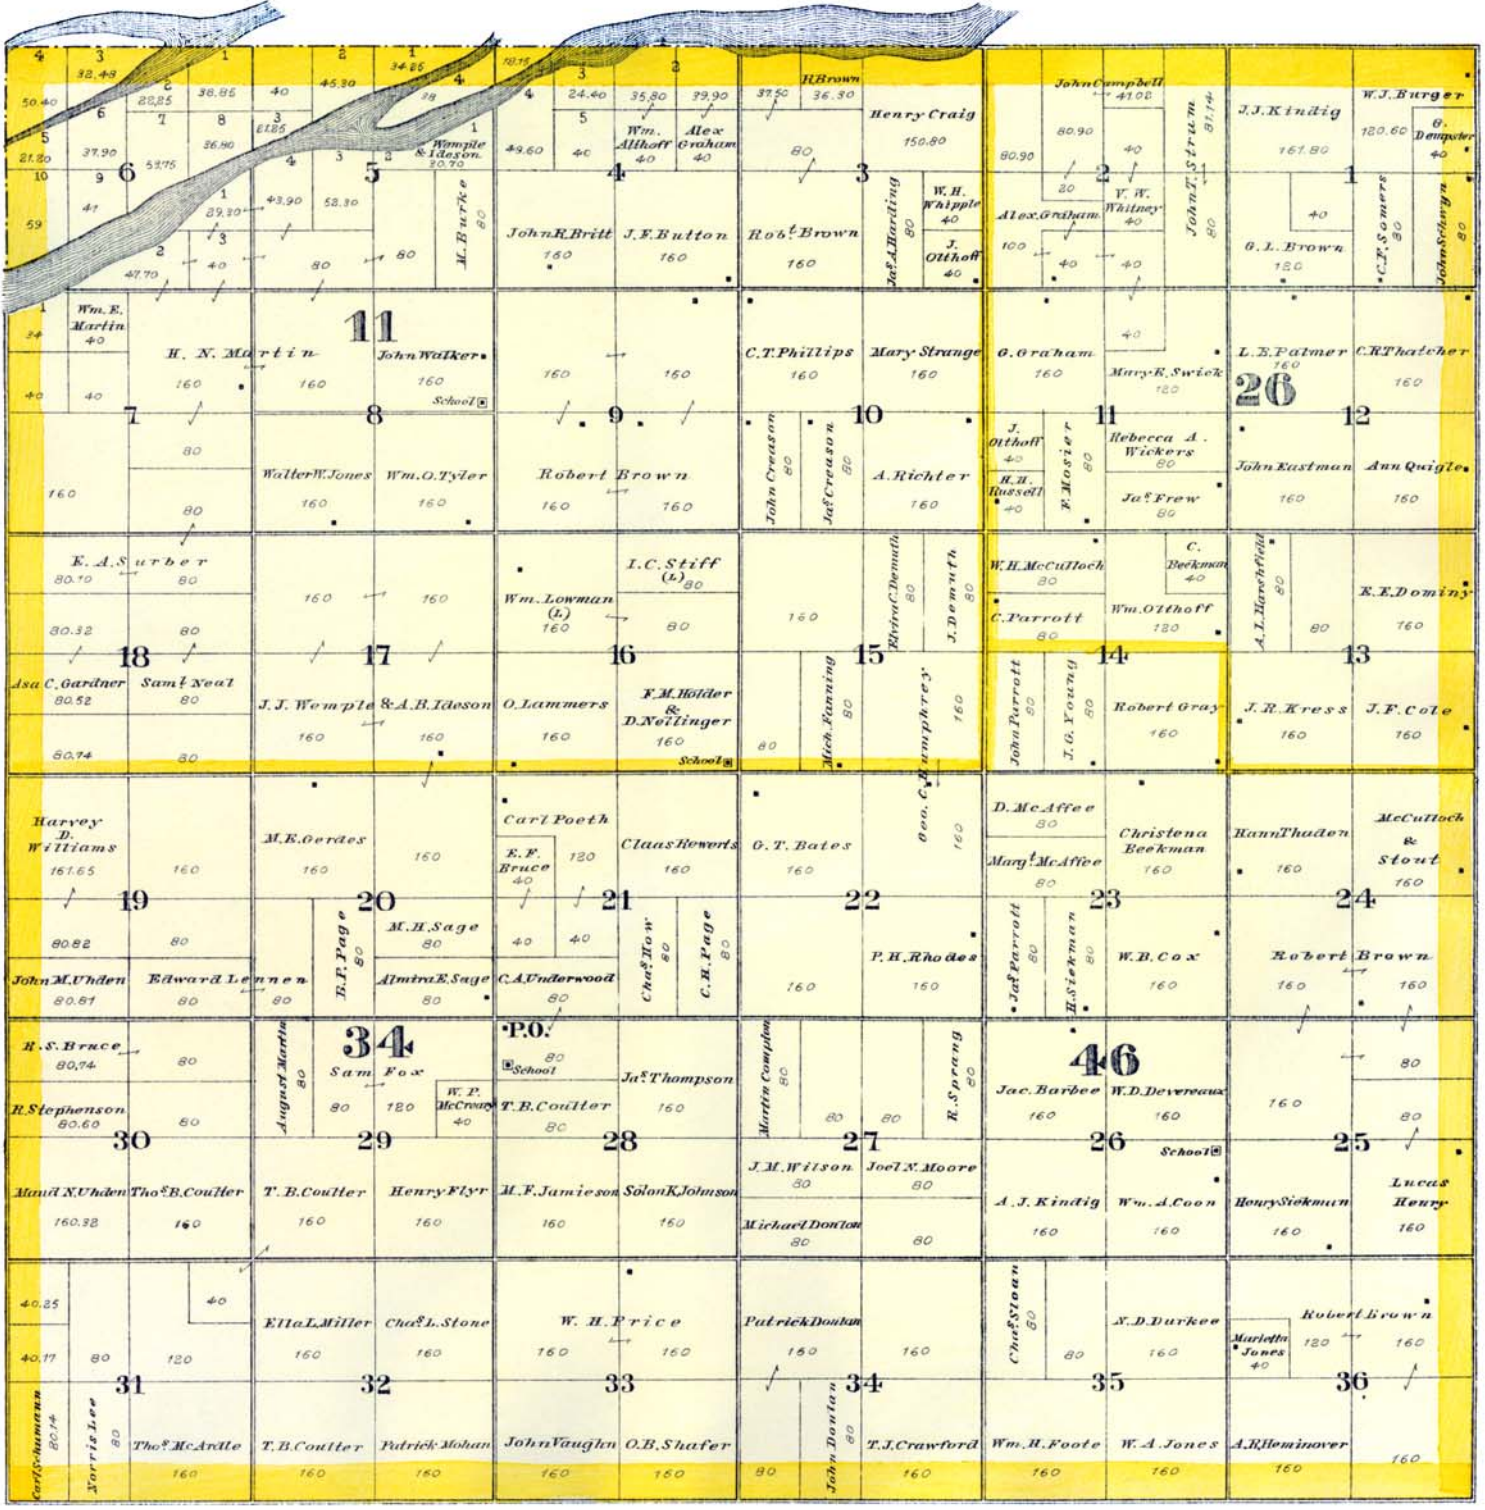

MAP OF SOUTH PLATTE PRECINCT

TOWNSHIP 9 NORTH RANGE 10 WEST OF THE 6TH PRINCIPAL MERIDIAN

Scale 2 Inches to a Mile.

REFERENCES. Schools & Churches
 Highways School Districts 20
 Rail Roads Cemeteries