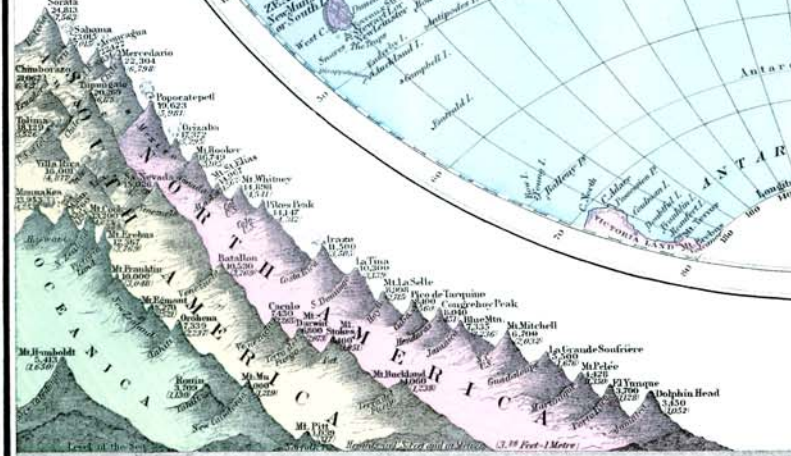

WESTERN HEMISPHERE

TIME D

Heights in U.S. Feet and in Meters. The latter