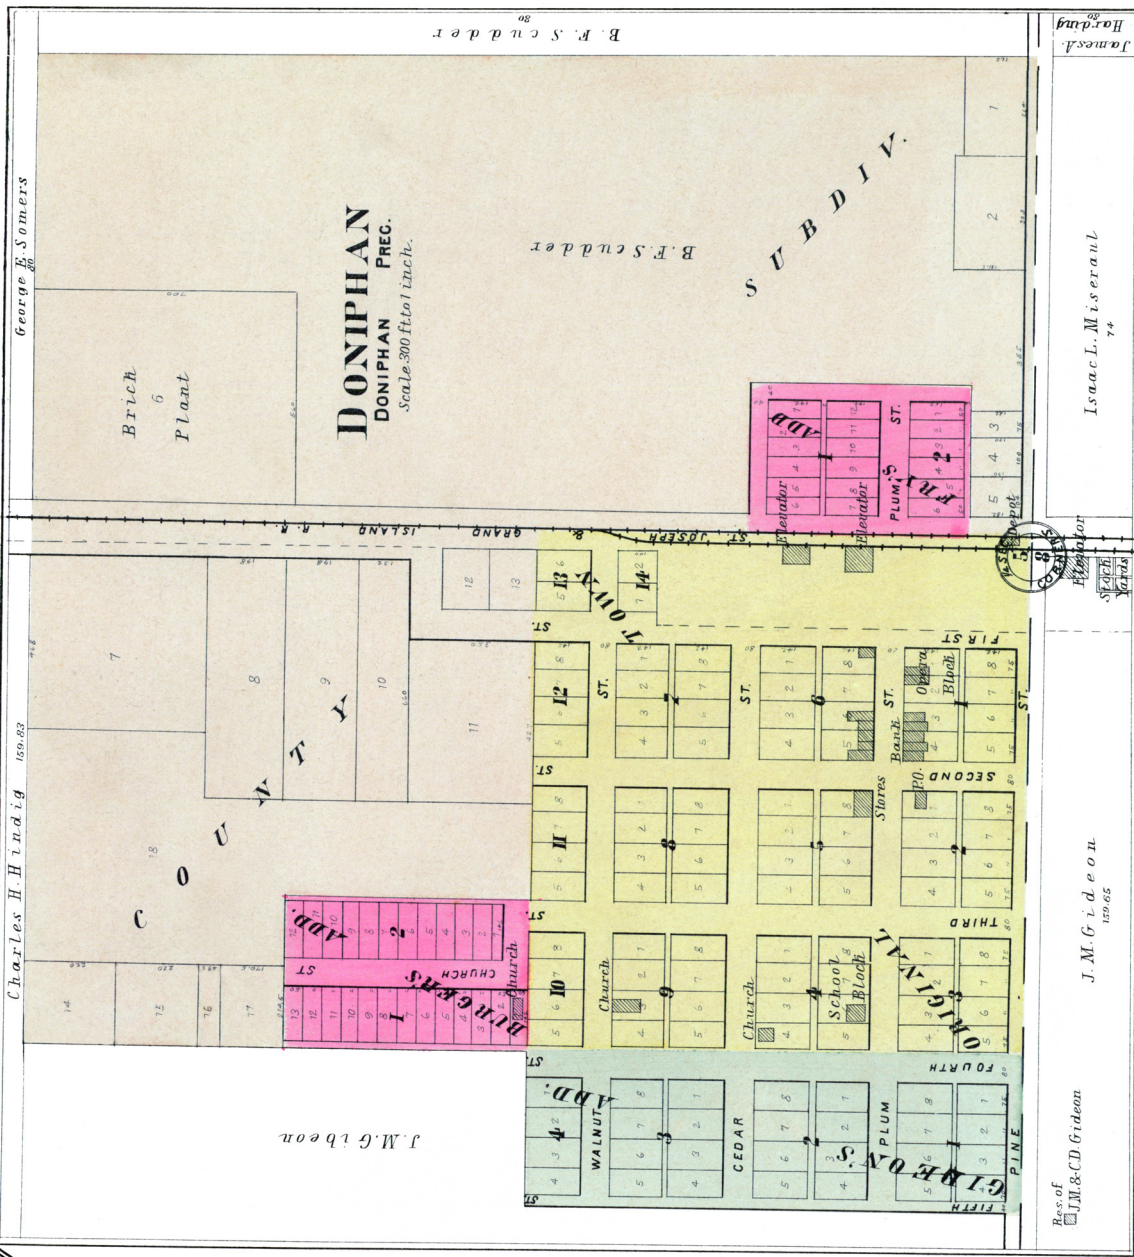

WOODRIVER

PRECINCT

North 2 inches to 2 Miles

Township 10 North, Range IX West and Part of Township 9 North, Range XI West of the 6th P.M.

James A. Harding
Isaac L. M. Serrault
J. M. Gideon
Res. of J. M. & C. D. Gideon