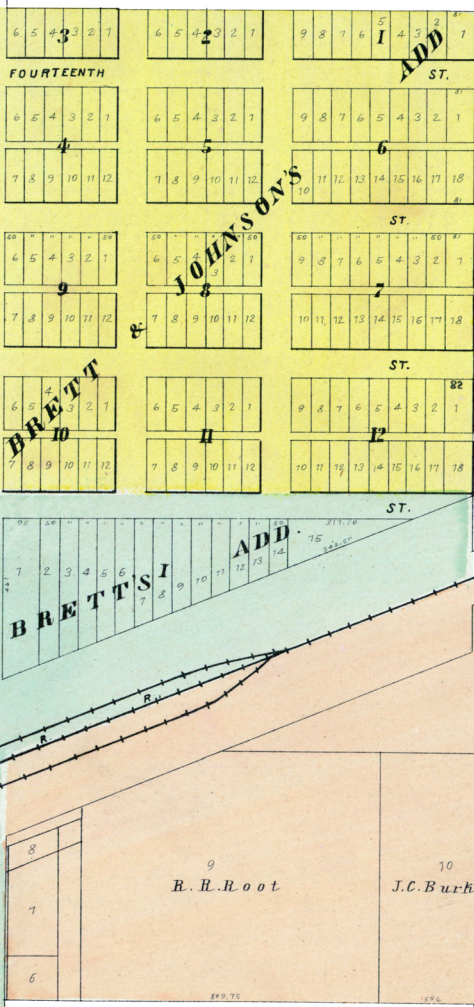

Mary A. Langan

WOOD RIVER
 WOOD RIVER PRECT.
 Scale 300 ft to inch

Mary A. Langan

200

Mrs. Leavenworth

18-28

12

John Bence

20

R. R. Root

J. C. Burkard

Mary A. Langan

40

W. H. Towne

40

James M. Weldon