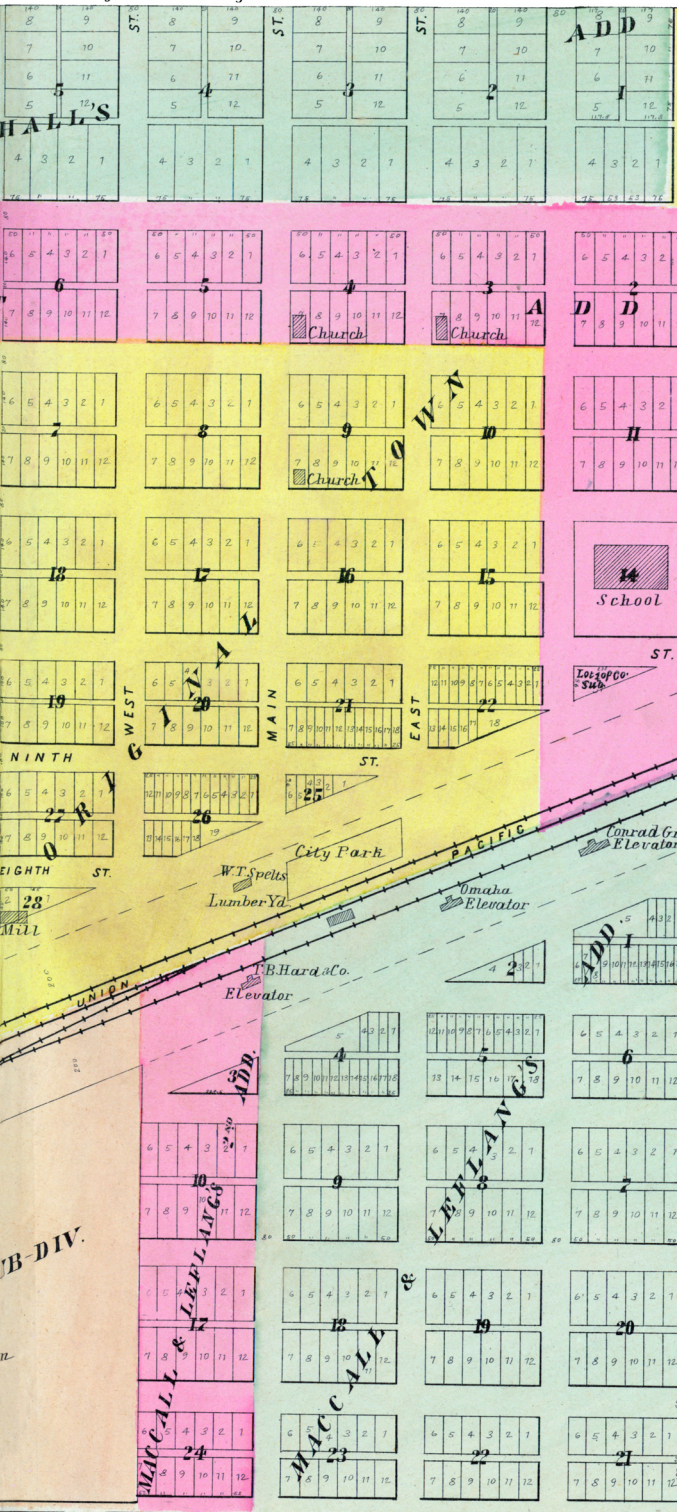

Mary A. Langan

WOOD RIVER
 WOOD RIVER PRECT.
 Scale 300 ft to inch

Mary A. Langan

200

Mrs. Leavenworth

18-28

12

John Bence

20

R. R. Root

J. C. Burkard

Mary A. Langan

40

W. H. Towne

40

James M. Weldon

160-01

W. H. Towne

160-02