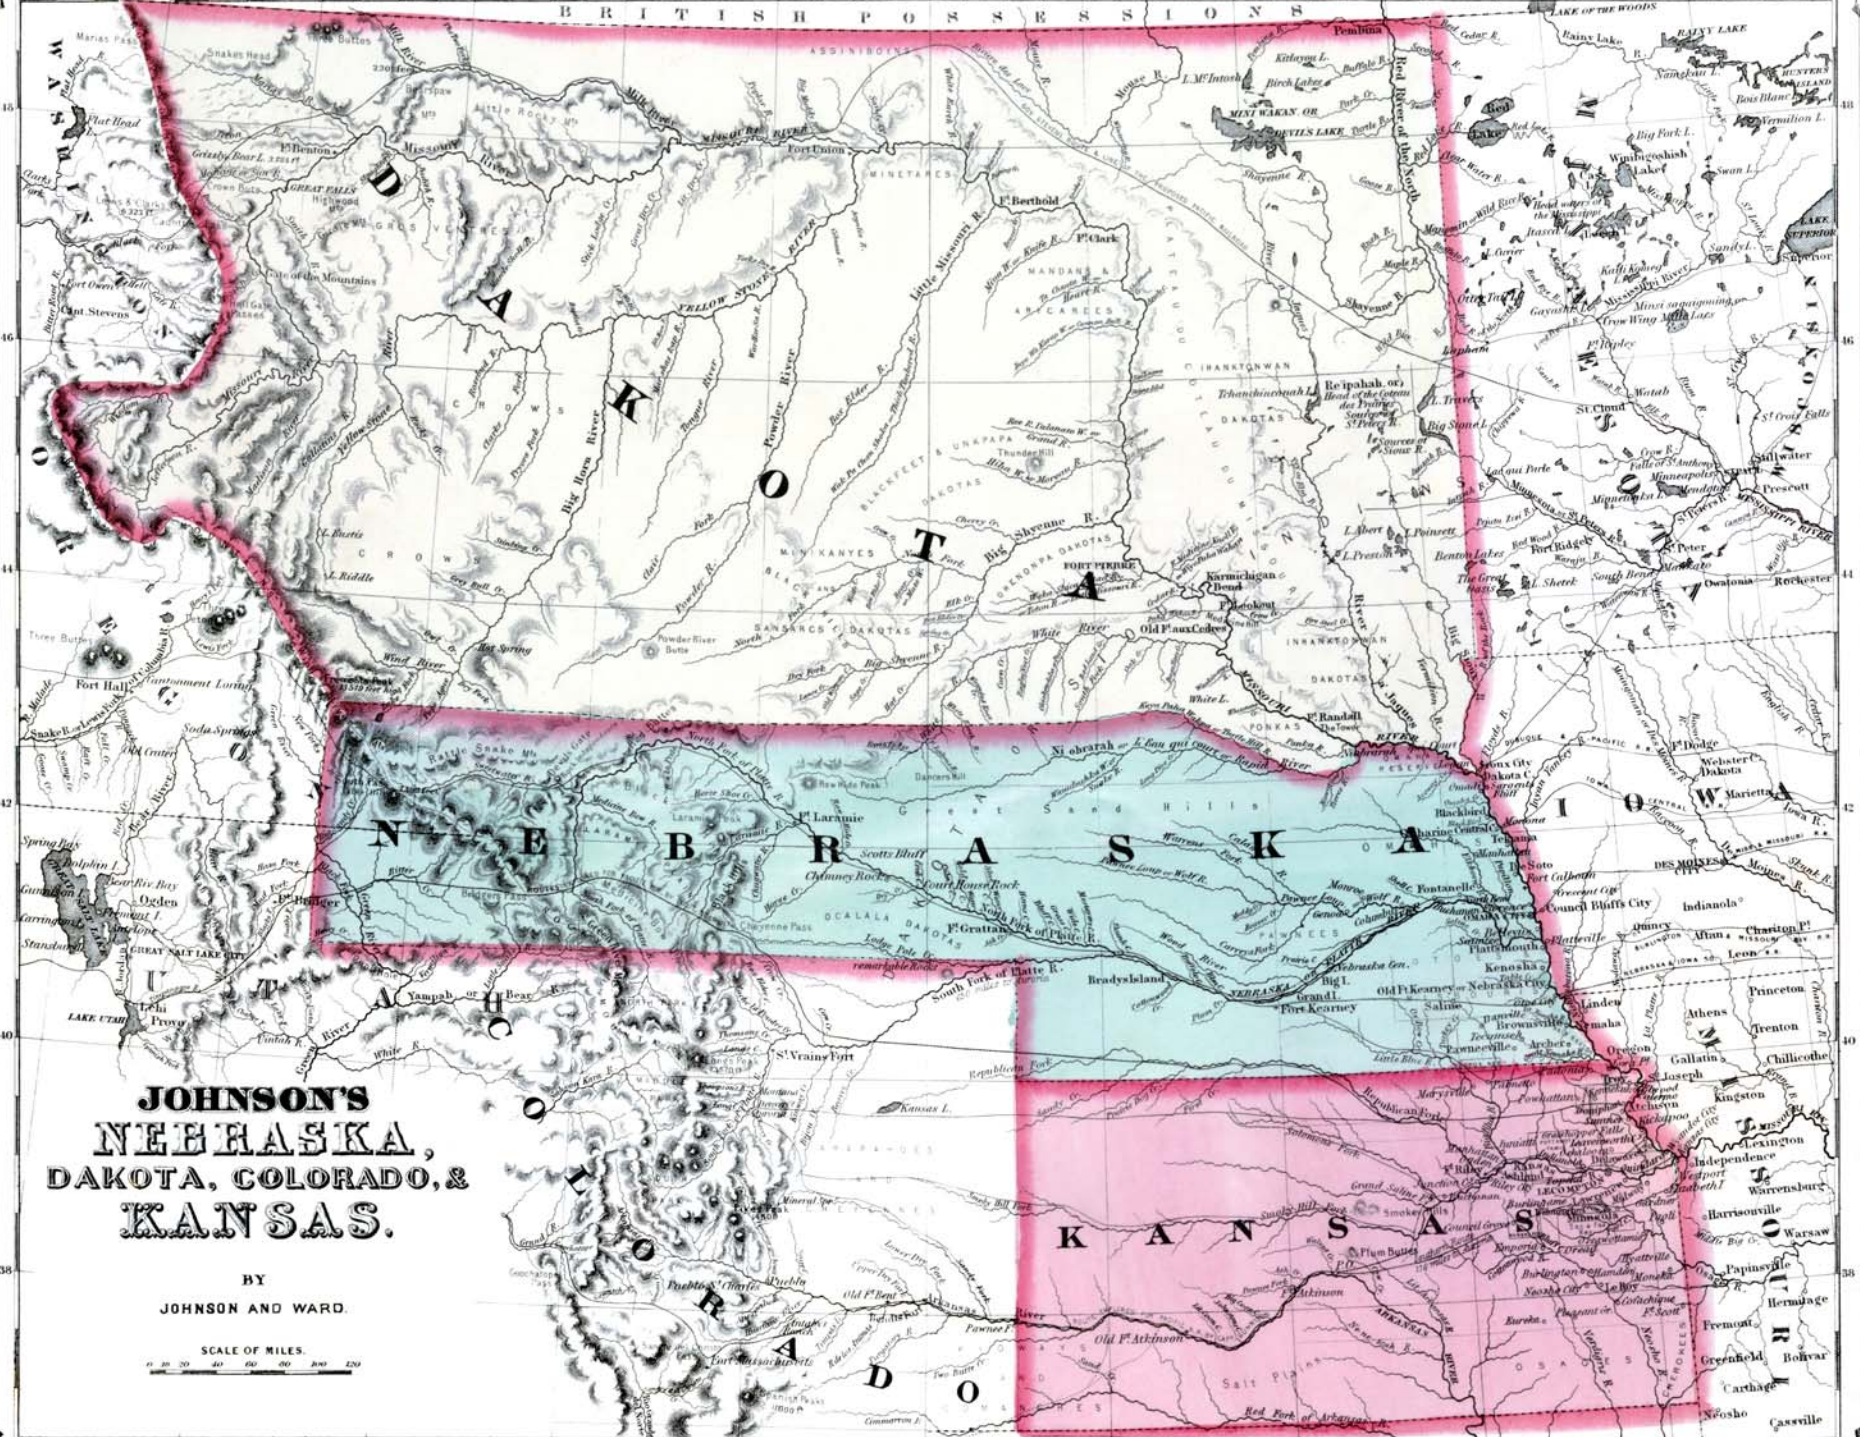

113 111 109 107 105 LONGITUDE WEST 103 FROM GREENWICH 101 99 97 95 93

BRITISH POSSESSIONS

JOHNSON'S
NEBRASKA,
DAKOTA, COLORADO, &
KANSAS.

BY
JOHNSON AND WARD.

SCALE OF MILES.
0 20 40 60 80 100 120